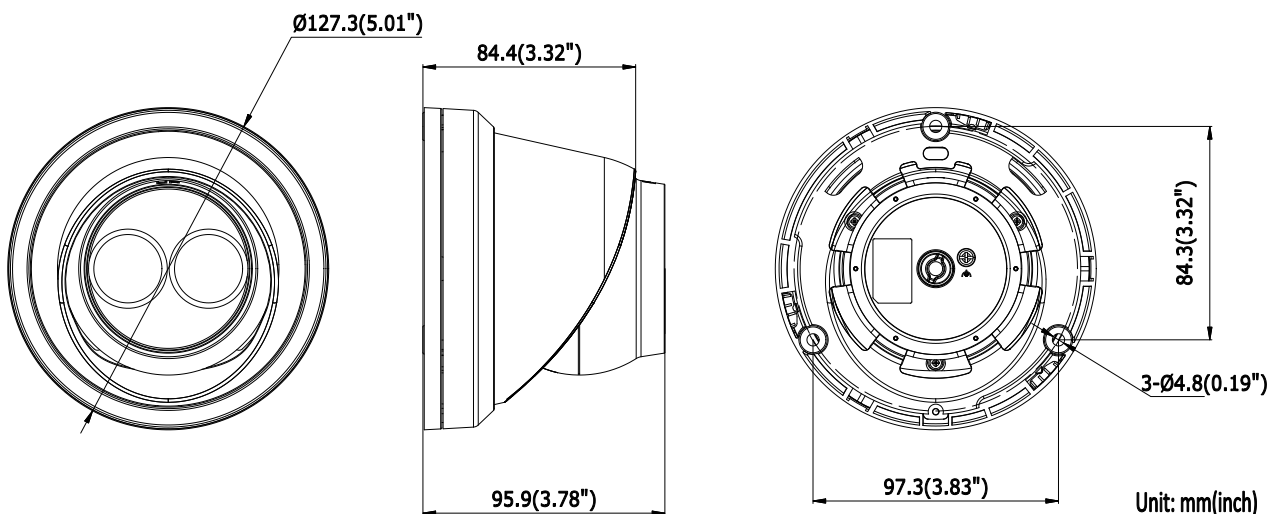

General Function	One-key Reset, Dual-VCA, Anti-Flicker, Heartbeat, Mirror, Password Protection, Privacy Mask, Watermark, IP Address Filter
Interface	
Communication Interface	1 RJ45 10M/100M self-adaptive Ethernet port
On-board Storage	Built-in microSD/SDHC/SDXC slot, up to 128 GB
Smart Feature-set	
Behavior Analysis	Line crossing detection, intrusion detection, unattended baggage detection, object removal detection
Line Crossing Detection	Cross a pre-defined virtual line, up to 1 pre-defined virtual lines supported
Intrusion Detection	Enter and loiter in a pre-defined virtual region, up to 1 pre-defined virtual regions supported
Object Removal Detection	Objects removed from the pre-defined region, such as the exhibits on display.
Unattended Baggage Detection	Objects left over in the pre-defined region such as the baggage, purse, dangerous materials
Face Detection	Human face appears in the image can be detected and trigger linkage method
General	
Operating Conditions	-30 °C to +60 °C (-22 °F to +140 °F), Humidity 95% or less (non-condensing)
Power Supply	12 VDC ± 25%, 5.5 W PoE(802.3af, 42.5 – 57V, class 3), 7.5 W
IR Range	Up to 30 m
Protection Level	IP67
Dimensions	Camera: Φ 127.3 × 95.9 mm (5.01" × 3.78") Package: 150 × 150 × 141 mm (5.91" × 5.91" × 5.55")
Weight	Camera: 620 g (1.37 lb.)

Available Models

DS-2CD2355FWD-I

Dimensions